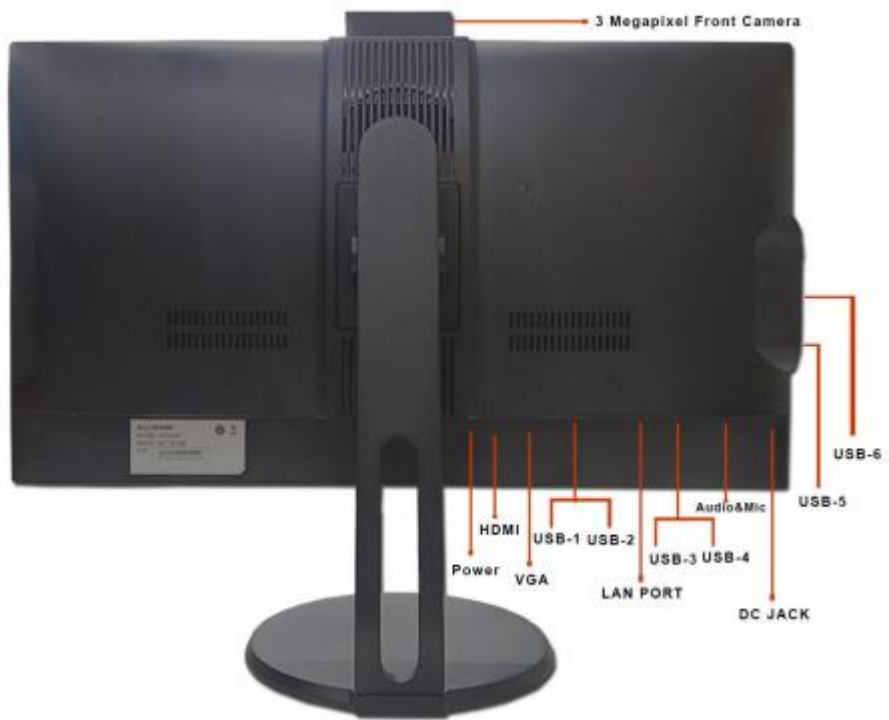

Next-level video conferencing

Front Camera, Capture crystal-clear visuals with its impressive 3.0 Megapixel resolution, ensuring precision and detail in every image.

Sturdy metal stand

Reliable and durable, the standard metal stand provides sturdy support for your display, ensuring stability and longevity in its performance.

All-in-One

Intelligence meets simplicity

Unlock a new dimension of productivity with BitBox AIO. This all-in-one powerhouse combines sleek design with robust performance, offering seamless multitasking and stunning visuals. With integrated features like personalized performance and effortless connectivity, BitBox AIO is your gateway to a smarter, more efficient workspace. Elevate your work experience today.

Product Nomenclature AIO

Type	Details	Description
Product Form	Form Factor	Thin Mini ITX
LCD	Screen Size	23.8" Inch
	Specification	LED Backlight 1920x1080 Full HD Frameless Panel , ADS View Angle H=178DEG,V=178DEG(CR>=10) 220nits Typical Brightness 14ms Response Time 1000:1 Contrast Ratio
Base	Material & Function	Standard Metal Stand
Camera	Front	3.0 Megapixel PopUp Type
Speaker	Built-In	2x 3W Stereo Speakers
Front Port	USB Port	2*USB 2.0 (Default)
SSD / HDD	Inside	1*2.5 INCH HDD/SSD 256GB/512GB/1TB
ODD	Optical Disk Drive	Optional USB Only
WIFI& BT	WIFI Module	Intel M.2 Wifi & BT Module Preinstalled
CPU	CPU Model	Supports Core i3/i5/i7/i9 12th Generation
Memory Slots	Capacity	2 x DDR4 SO-DIMM Sockets, Upto 64GB RAM
Rear Port	Back Panel Connectors	1 x RJ45 Gigabit LAN Port
		1 x HDMI
		1 x VGA
		4 x USB 3.2 Gen1
		1 x Mic Connector
		1 x External Speaker Connector
Accessories	Power Adapter	Standard 150W 19V with Power Cable
OS	Windows	Supports Windows 10/11 Home & Pro