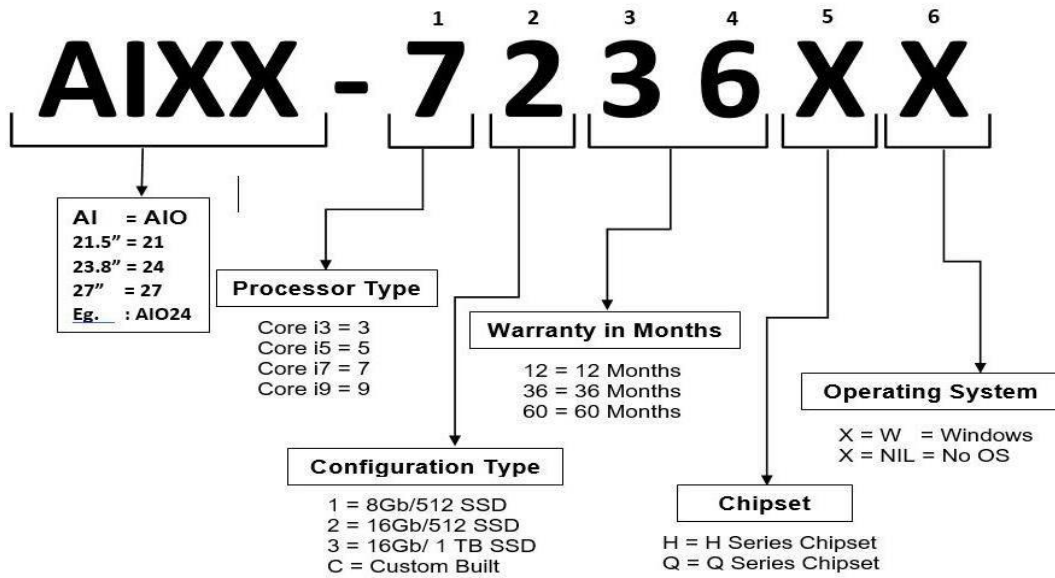

Product Nomenclature AIO

Type	Details	Description
Product Form	Form Factor	Thin Mini ITX
LCD	Screen Size	23.8" Inch
	Specification	LED Backlight 1920x1080 Full HD Frameless Panel , ADS View Angle H=178DEG,V=178DEG(CR>=10) 220nits Typical Brightness 14ms Response Time 1000:1 Contrast Ratio
Base	Material & Function	Standard Metal Stand
Camera	Front	3.0 Megapixel PopUp Type
Speaker	Built-In	2x 3W Stereo Speakers
Front Port	USB Port	2*USB 2.0 (Default)
SSD / HDD	Inside	1*2.5 INCH HDD/SSD 256GB/512GB/1TB
ODD	Optical Disk Drive	Optional USB Only
WIFI& BT	WIFI Module	Intel M.2 Wifi & BT Module Preinstalled
CPU	CPU Model	Supports Core i3/i5/i7/i9 12th Generation
Memory Slots	Capacity	2 x DDR4 SO-DIMM Sockets, Upto 64GB RAM
Rear Port	Back Panel Connectors	1 x RJ45 Gigabit LAN Port
		1 x HDMI
		1 x VGA
		4 x USB 3.2 Gen1
		1 x Mic Connector
		1 x External Speaker Connector
Accessories	Power Adapter	Standard 150W 19V with Power Cable
OS	Windows	Supports Windows 10/11 Home & Pro