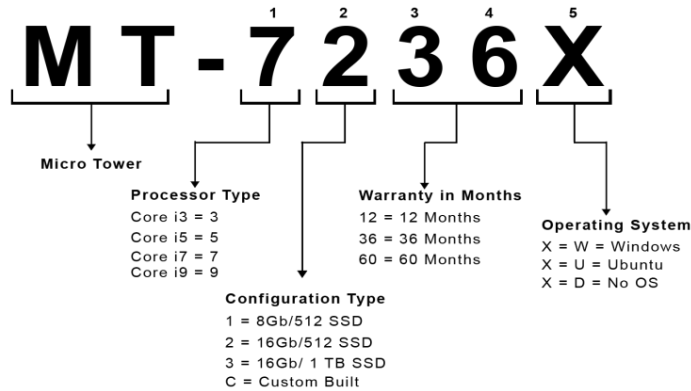

# Micro Tower PC

## Product Nomenclature

## Product Specifications

<b>Part #</b>	<b>MT-5336X</b>
<b>Type</b>	Micro Tower i5 12th gen/16 GB/1TB SSD/3Y
<b>Device Type</b>	Desktop
<b>Processor</b>	Intel Core i5 12th Gen 12400
<b>Motherboard</b>	H610
<b>Memory</b>	16GB
<b>Video</b>	Onboard / HDMI x 2 + DP x 1
<b>Audio</b>	Onboard
<b>Storage</b>	1TB SSD
<b>Optical Drive</b>	NO
<b>Digital Media Card Reader</b>	NO
<b>Communication Port</b>	USB2.1 x 4 / USB 3.0 x 2 / COM Port
<b>Interfaces</b>	Onboard LAN RJ45 Gigabit
<b>Expansion Slots</b>	PCIe 4.0 x16 - 1 No / PCIe x1 3.0 - 1 Nos
<b>Expansion Bays</b>	2.5" x 1 / 5.25" x 3
<b>Power Supply</b>	400 Watts
<b>Limited Warranty</b>	3 years Onsite
<b>Software</b>	DOS/Ubuntu/Windows
<b>Dimensions (System)</b>	370 (L) x 195 (B) x 350 (H) mm
<b>Dimensions (Box)</b>	500 (L) x 245 (B) x 450 (H) mm
<b>Weight</b>	3.5 Kg (Net)   5 Kg (Gross)
<b>Std Inclusions</b>	Wired Kbd/Wired Optical Mouse/ Indian Power Cable