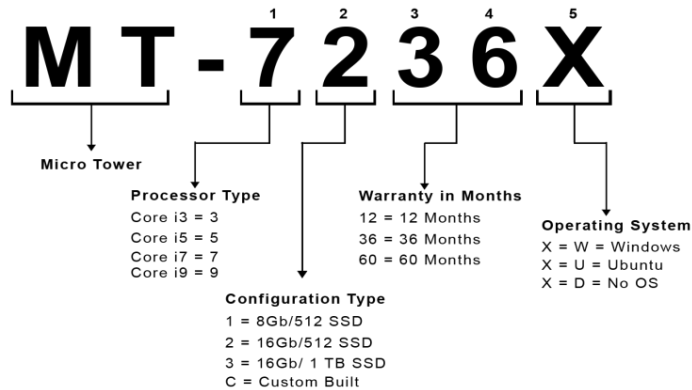

# Micro Tower PC

## Product Nomenclature

## Product Specifications

<b>Part #</b>	<b>MT-7112X</b>
<b>Type</b>	Micro Tower i7 12th gen/8 GB/512 SSD/1Y
<b>Device Type</b>	Desktop
<b>Processor</b>	Intel Core i7 12th Gen 12700
<b>Motherboard</b>	H610
<b>Memory</b>	8GB
<b>Video</b>	Onboard / HDMI x 2 + DP x 1
<b>Audio</b>	Onboard
<b>Storage</b>	512 SSD
<b>Optical Drive</b>	NO
<b>Digital Media Card Reader</b>	NO
<b>Communication Port</b>	USB2.1 x 4 / USB 3.0 x 2 / COM Port
<b>Interfaces</b>	Onboard LAN RJ45 Gigabit
<b>Expansion Slots</b>	PCIe 4.0 x16 - 1 No / PCIe x1 3.0 - 1 Nos
<b>Expansion Bays</b>	2.5" x 1 / 5.25" x 3
<b>Power Supply</b>	400 Watts
<b>Limited Warranty</b>	1 year Onsite
<b>Software</b>	DOS/Ubuntu/Windows
<b>Dimensions (System)</b>	370 (L) x 195 (B) x 350 (H) mm
<b>Dimensions (Box)</b>	500 (L) x 245 (B) x 450 (H) mm
<b>Weight</b>	3.5 Kg (Net)   5 Kg (Gross)
<b>Std Inclusions</b>	Wired Kbd/Wired Optical Mouse/ Indian Power Cable