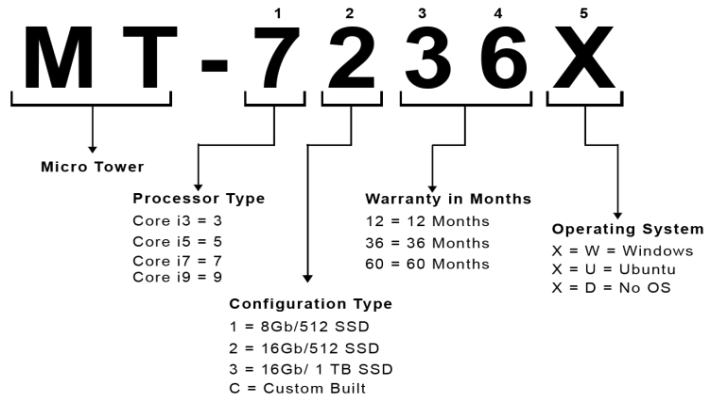

# Micro Tower PC

## Product Nomenclature

## Product Specifications

<b>Part #</b>	<b>MT-7236X</b>
<b>Type</b>	Micro Tower(i3/i5/i7)12th Gen/8/16GB/(512GB /1TB ) SSD (1Y/3Y )
<b>Device Type</b>	Desktop
<b>Processor</b>	Intel Core i3/i5/i7 12th Gen 12100/12400/12700
<b>Motherboard</b>	H610
<b>Memory</b>	8GB /16GB
<b>Video</b>	Onboard / HDMI x 2 + DP x 1
<b>Audio</b>	Onboard
<b>Storage</b>	512/1TB SSD
<b>Optical Drive</b>	NO
<b>Digital Media Card Reader</b>	NO
<b>Communication Port</b>	USB2.1 x 4 / USB 3.0 x 2 / COM Port
<b>Interfaces</b>	Onboard LAN RJ45 Gigabit
<b>Expansion Slots</b>	PCIe 4.0 x16 - 1 No / PCIe x1 3.0 - 1 Nos
<b>Expansion Bays</b>	2.5" x 1 / 5.25" x 3
<b>Power Supply</b>	400 Watts
<b>Limited Warranty</b>	1/3 year Onsite
<b>Software</b>	DOS/Ubuntu/Windows
<b>Dimensions (System)</b>	370 (L) x 195 (B) x 350 (H) mm
<b>Dimensions (Box)</b>	500 (L) x 245 (B) x 450 (H) mm
<b>Weight</b>	3.5 Kg (Net)   5 Kg (Gross)
<b>Std Inclusions</b>	Wired Kbd/Wired Optical Mouse/ Indian Power Cable