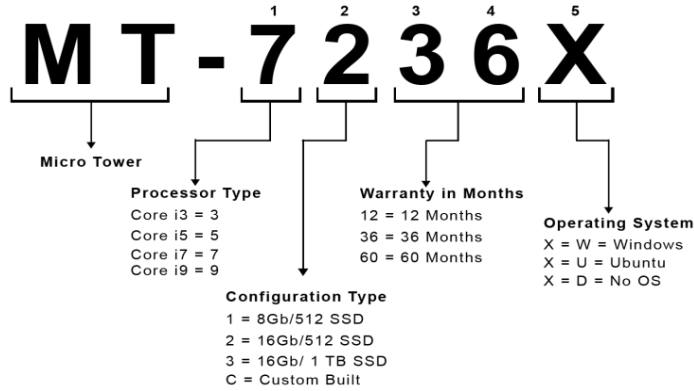

## Micro Tower PC

### Product Nomenclature

### Product Specifications

<b>Part #</b>	<b>MT-3312X</b>
<b>Type</b>	Micro Tower i3 12th gen/16 GB/1TB SSD/1Y
<b>Device Type</b>	Desktop
<b>Processor</b>	Intel Core i3 12th Gen 12100
<b>Motherboard</b>	H610
<b>Memory</b>	16GB
<b>Video</b>	Onboard / HDMI x 2 + DP x 1
<b>Audio</b>	Onboard
<b>Storage</b>	1TB SSD
<b>Optical Drive</b>	NO
<b>Digital Media Card Reader</b>	NO
<b>Communication Port</b>	USB2.1 x 4 / USB 3.0 x 2 / COM Port
<b>Interfaces</b>	Onboard LAN RJ45 Gigabit
<b>Expansion Slots</b>	PCIe 4.0 x16 - 1 No / PCIe x1 3.0 - 1 Nos
<b>Expansion Bays</b>	2.5" x 1 / 5.25" x 3
<b>Power Supply</b>	400 Watts
<b>Limited Warranty</b>	1 year Onsite
<b>Software</b>	DOS/Ubuntu/Windows
<b>Dimensions (System)</b>	370 (L) x 195 (B) x 350 (H) mm
<b>Dimensions (Box)</b>	500 (L) x 245 (B) x 450 (H) mm
<b>Weight</b>	3.5 Kg (Net)   5 Kg (Gross)
<b>Std Inclusions</b>	Wired Kbd/Wired Optical Mouse/ Indian Power Cable