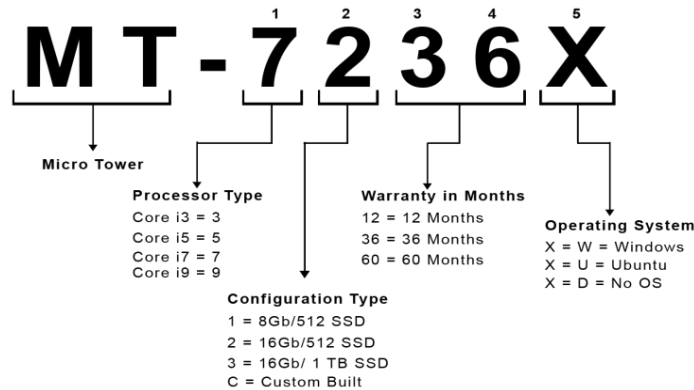

# Micro Tower PC

## Product Nomenclature

## Product Specifications

<b>Part #</b>	<b>MT-5112X</b>
<b>Type</b>	Micro Tower i5 12th gen/8 GB/512 SSD/1Y
<b>Device Type</b>	Desktop
<b>Processor</b>	Intel Core i5 12th Gen 12400
<b>Motherboard</b>	H610
<b>Memory</b>	8GB
<b>Video</b>	Onboard / HDMI x 2 + DP x 1
<b>Audio</b>	Onboard
<b>Storage</b>	512 SSD
<b>Optical Drive</b>	NO
<b>Digital Media Card Reader</b>	NO
<b>Communication Port</b>	USB2.1 x 4 / USB 3.0 x 2 / COM Port
<b>Interfaces</b>	Onboard LAN RJ45 Gigabit
<b>Expansion Slots</b>	PCIe 4.0 x16 - 1 No / PCIe x1 3.0 - 1 Nos
<b>Expansion Bays</b>	2.5" x 1 / 5.25" x 3
<b>Power Supply</b>	400 Watts
<b>Limited Warranty</b>	1 year Onsite
<b>Software</b>	DOS/Ubuntu/Windows
<b>Dimensions (System)</b>	370 (L) x 195 (B) x 350 (H) mm
<b>Dimensions (Box)</b>	500 (L) x 245 (B) x 450 (H) mm
<b>Weight</b>	3.5 Kg (Net)   5 Kg (Gross)
<b>Std Inclusions</b>	Wired Kbd/Wired Optical Mouse/ Indian Power Cable