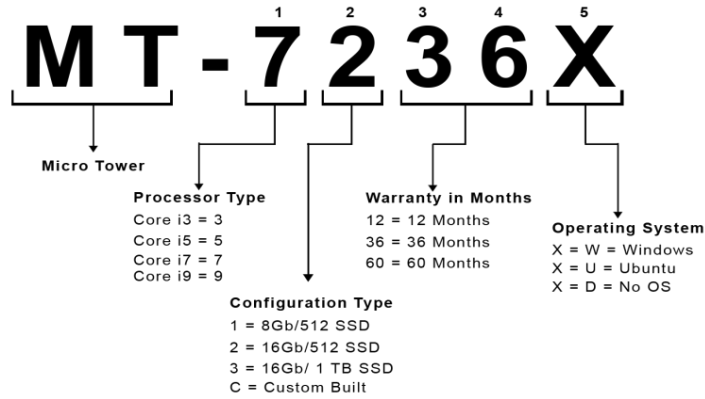

# Micro Tower PC

## Product Nomenclature

## Product Specifications

<b>Part #</b>	<b>MT-5212X</b>
<b>Type</b>	Micro Tower i5 12th gen/16 GB/512 SSD/1Y
<b>Device Type</b>	Desktop
<b>Processor</b>	Intel Core i5 12th Gen 12400
<b>Motherboard</b>	H610
<b>Memory</b>	16GB
<b>Video</b>	Onboard / HDMI x 2 + DP x 1
<b>Audio</b>	Onboard
<b>Storage</b>	512 SSD
<b>Optical Drive</b>	NO
<b>Digital Media Card Reader</b>	NO
<b>Communication Port</b>	USB2.1 x 4 / USB 3.0 x 2 / COM Port
<b>Interfaces</b>	Onboard LAN RJ45 Gigabit
<b>Expansion Slots</b>	PCIe 4.0 x16 - 1 No / PCIe x1 3.0 - 1 Nos
<b>Expansion Bays</b>	2.5" x 1 / 5.25" x 3
<b>Power Supply</b>	400 Watts
<b>Limited Warranty</b>	1 year Onsite
<b>Software</b>	DOS/Ubuntu/Windows
<b>Dimensions (System)</b>	370 (L) x 195 (B) x 350 (H) mm
<b>Dimensions (Box)</b>	500 (L) x 245 (B) x 450 (H) mm
<b>Weight</b>	3.5 Kg (Net)   5 Kg (Gross)
<b>Std Inclusions</b>	Wired Kbd/Wired Optical Mouse/ Indian Power Cable